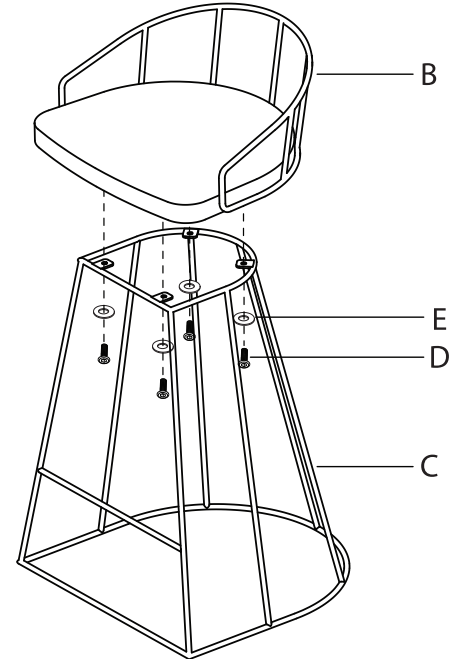

# Canary Counter Stool

Part # B26-CNRY XX+XX

170511

**PARTS**

A

B

C

x8  
(M6x16mm)

D

x8

E

F

**1**

**2**

**3**

Do not over tighten.  
 Do not use power tools to assemble.