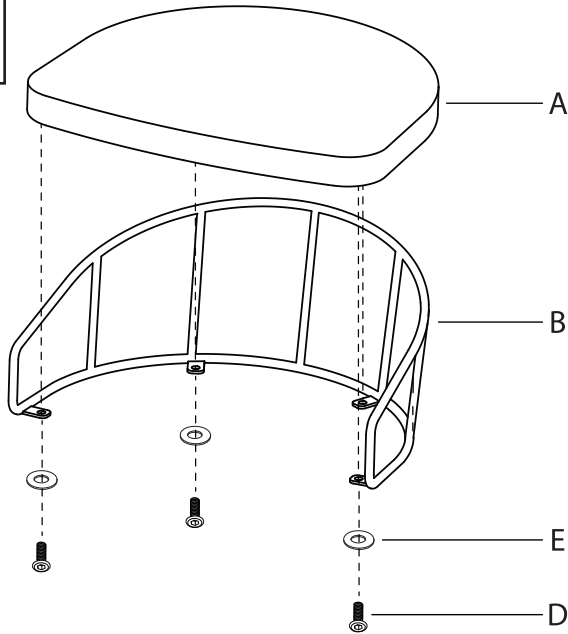

# Canary Counter Stool

Part # B26-CNRY XX+XX

170511

**PARTS**

A

B

C

x8  
(M6x16mm)

D

x8

E

F

**1**

**2**

**3**

Do not over tighten.  
 Do not use power tools to assemble.